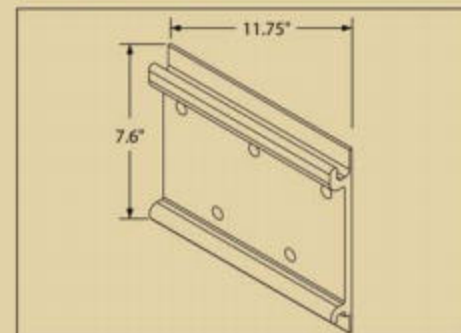

Mounting brackets on each end of the system make the installation quick and easy. A lateral rotating mechanism allows for very steep pitch capability.

The elegant cassette with brush sealing on the top and bottom protects the awning against wind and weather when retracted thus guaranteeing a long life to the overall system.

Automated motors and electronic comfort controls are available.

See **Resobox** for larger full cassette applications

WALL FIX REQUIRED SPACE

FIXING BRACKET

PRODUCT SPECIFICATIONS

Linear Width	8'4" – 20'
Projections*	6'6", 8'2", 9'10", 11'5"
Frame Finish	Polyester Powder Coated
Frame Colors	White <input type="checkbox"/> Bronze <input type="checkbox"/> Custom Colors - <i>Upcharge</i>
Mounting Options	Wall, Soffit, Roof
Roller Tube	Folding Arm – S.S. Double Cable
Torsion Bar	78 mm
Pitch Adjustment	0 – 76 degrees
Fabric Protection	Full Cassette
Mode Of Operation	Manual Bevel Gear, Somfy Motor
Retractable Valance	Not Available
Fabric Options	100% Solution Dyed Acrylics
Valance Options	9 Standard Choices or Dealer Custom Design
Warranty	10 Years Limited Hardware Warranty