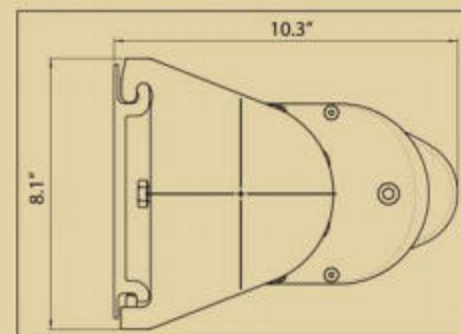

Automated motors and electronic comfort controls are available.

See **Resobox** for larger full cassette applications

WALL FIX REQUIRED SPACE

FIXING BRACKET

PRODUCT SPECIFICATIONS

Linear Width	8'4" – 20'
Projections*	6'6", 8'2", 9'10", 11'5"
Frame Finish	Polyester Powder Coated
Frame Colors	White <input type="checkbox"/> Bronze <input type="checkbox"/> Custom Colors - <i>Upcharge</i>
Mounting Options	Wall, Soffit, Roof
Roller Tube	Folding Arm – S.S. Double Cable
Torsion Bar	78 mm
Pitch Adjustment	0 – 76 degrees
Fabric Protection	Full Cassette
Mode Of Operation	Manual Bevel Gear, Somfy Motor
Retractable Valance	Not Available
Fabric Options	100% Solution Dyed Acrylics
Valance Options	9 Standard Choices or Dealer Custom Design
Warranty	10 Years Limited Hardware Warranty