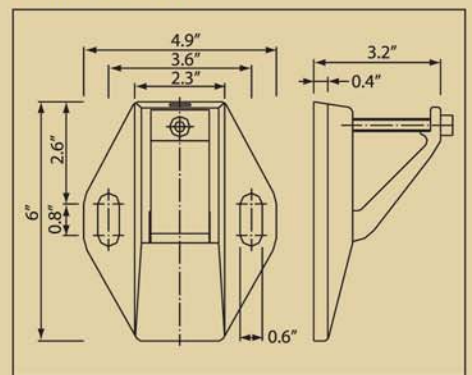

FIXING BRACKET

Select- Stoboscope is a compact wall mounted application with telescopic arm technology (gas pressure cylinder) for constant tensioning of the fabric at any position. The framework construction includes a hidden triangular torsion mounting bar and optional hood and side covers.

The **Select** family of retractable awnings is based on proven triangular torsion mounting bar technology. This design is combined with universal mounting brackets that enable wall or soffit installations even in restricted spaces. All **Select** models also have a convenient pitch adjustment.

An optional drop down retractable valances down to 8' for additional low angle sun protection and privacy is available at extra cost.

Automated motors and electronic comfort controls are available.

See **Select** system for standard open roller folding arm applications
See **Select Plus** for applications requiring long projection with narrow width.

PRODUCT SPECIFICATIONS

Linear Width	7'1" – 39'0"
Projections	6'6", 8'2", 9'10", 11'5"
Frame Finish	Polyester Powder Coated
Frame Colors	White Custom Colors - <i>Upcharge</i>
Mounting Options	Wall, Soffit, Roof
Arm Type	Telescopic Arm
Roller Tube	78 mm
Pitch Adjustment	0° – 60°
Fabric Protection	Optional Hood with Side Covers
Mode Of Operation	Somfy Motor
Retractable Valance	Not Available
Fabric Options	100% Solution Dyed Acrylics
Valance Options	9 standard choices or dealer custom design
Warranty	10 years limited hardware warranty