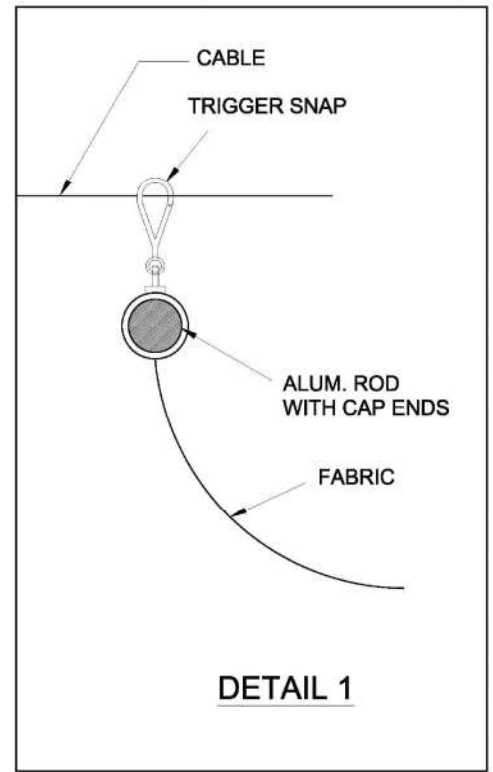

www.vannuysawning.com

Free Estimates

5661 Sepulveda Blvd.
Van Nuys, CA
91411

818-782-8607
323-873-3331

SLIDE WIRE SUNSHADE SYSTEMS

You can beat the summer heat by installing a slide wire sunshade from Van Nuys Awning Co.