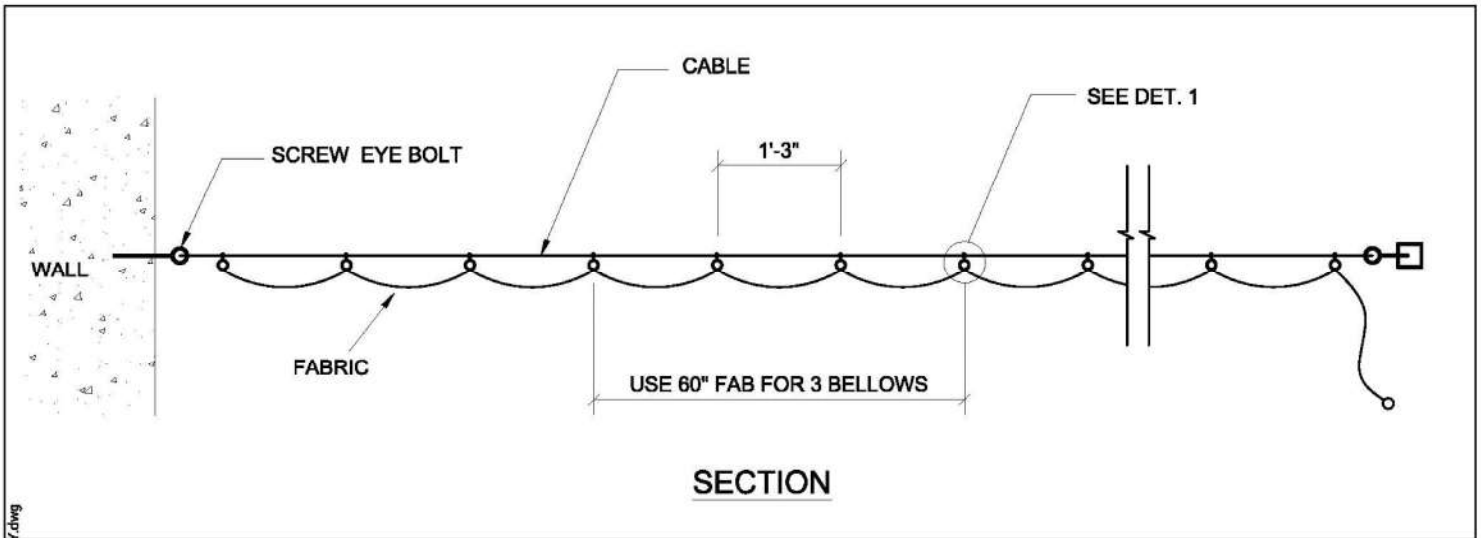

www.vannuysawning.com

Free Estimates

5661 Sepulveda Blvd.
Van Nuys, CA
91411

818-782-8607
323-873-3331

SLIDE WIRE SUNSHADE SYSTEMS

You can beat the summer heat by installing a slide wire sunshade from Van Nuys Awning Co.