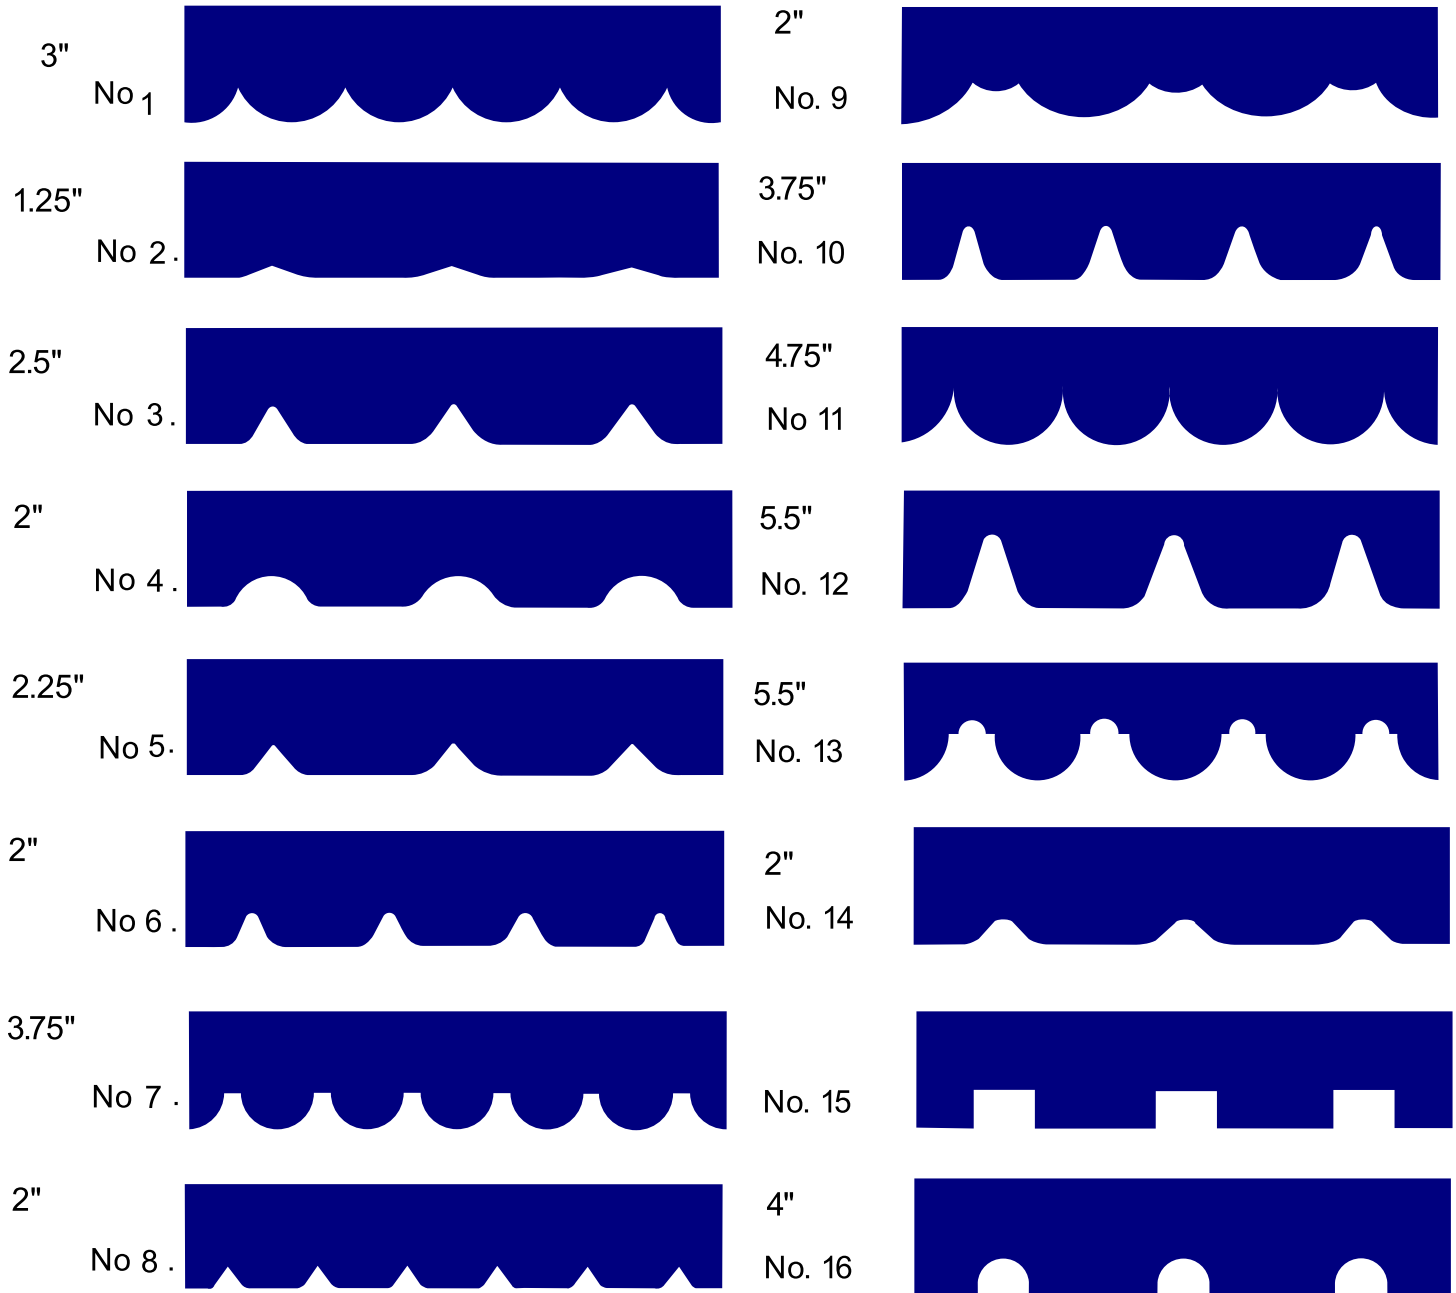

# Van Nuys Awning Co. Inc.

DRAWING FEATURES 46X10 INCH PANELS TO SCALE WITH THEMSELVES

SCALLOPS AVAILABLE