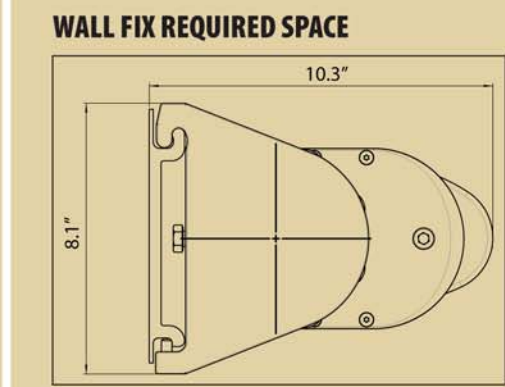

Automated motors and electronic comfort controls are available.

See **Resobox** for larger full cassette applications

PRODUCT SPECIFICATIONS

Linear Width	8'4" – 20'
Projections*	6'6", 8'2", 9'10", 11'5"
Frame Finish	Polyester Powder Coated
Frame Colors	White <input type="checkbox"/> Ivory <input type="checkbox"/> Custom Colors - <i>Upcharge</i>
Mounting Options	Wall, Soffit, Roof
Roller Tube	Folding Arm – S.S. Double Cable
Torsion Bar	78 mm
Pitch Adjustment	0 – 76 degrees
Fabric Protection	Full Cassette
Mode Of Operation	Manual Bevel Gear, Somfy Motor
Retractable Valance	Not Available
Fabric Options	100% Solution Dyed Acrylics
Valance Options	9 Standard Choices or Dealer Custom Design
Warranty	10 Years Limited Hardware Warranty