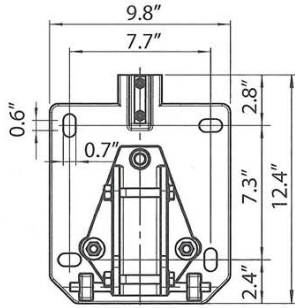

JUMBO WALL BRACKET