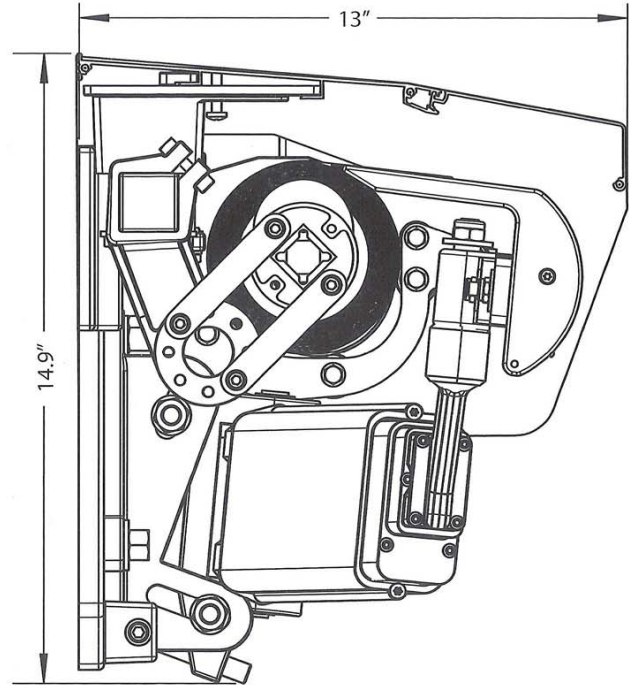

Stobag JUMBO

Motorized Telescopic Arm Awning System

AWNING OPEN ROLLER TELESCOPIC ARM

The Stobag Jumbo awning provides constant tension on large projection applications.

The Stobag JUMBO is a large projection awning system with patented telescopic arm technology (gas pressure cylinder) for constant tensioning of the fabric at any position. The framework construction includes self-aligning intermediate support bearings and mounting base plates to which the torsion bar and arm shoulder attachment are connected to along with optional hood and side covers.

Free Estimates

Call us now

Van Nuys Awning Co.

Established 1918, Over 95 Years of Service

www.vannuysawning.com

5661 Sepulveda Blvd.
Van Nuys, CA
91411

818-782-8607
323-873-3331