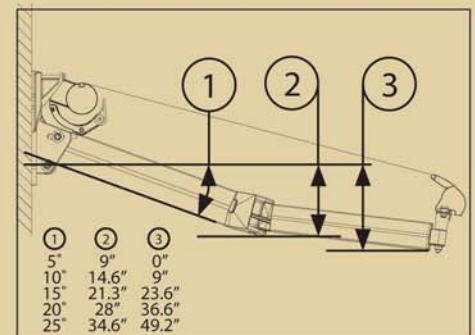

SELECT

BUCKLING DEPTHS ON FOLDING ARMS