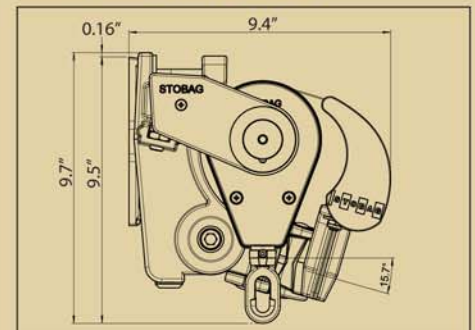

WALL FIX REQUIRED SPACE

PRODUCT SPECIFICATIONS

Linear Width	Standard: 5'-6" – 40'-0", Ombramatic: 7'-4" – 19'-0"
Projections*	3'-4", 4'-11", 6'-6", 5'-9", 8'-2", 9'-10", 11'-5", 13'-1"
Frame Finish	Polyester Powder Coated
Frame Colors	White Ivory Sand Bronze
Mounting Options	Wall, Soffit, Roof, Rafter
Roller Tube	78 mm
Torsion Bar	Triangular
Pitch Adjustment	0° – 60°
Fabric Protection	Optional Hood with Side Covers
Mode Of Operation	Manual Geiger Bevel Gear or Somfy Motor
Retractable Valance	Manual - 8' Drop
Fabric Options	100% Solution Dyed Acrylics
Valance Options	9 standard choices or dealer custom design
Warranty	10 year limited hardware warranty

*Ombramatic projections limited to 6'-6" – 11'-5"