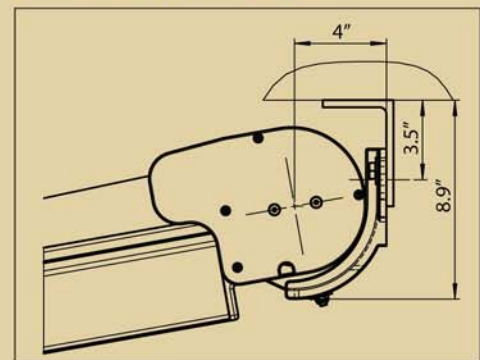

WALL FIX REQUIRED SPACE

The **Pergolino** model is the ideal sun and weather protection for private homes and commercial applications.

The wall-mounted unit includes post profiles under the guide rails that provide the system with a high degree of stability. These vertical posts accommodate applications over clear spaces that have no existing sub-structure to attach a standard guide rail application. The supports can be secured with a ground sleeve or attached to the surface with a mounting foot.

The robust system includes a full cassette for additional fabric protection and can be assembled quickly and easily. The guide rails have integrated gas cylinders combined with stainless steel cables to ensure constant tensioning of the fabric in any position.

Optional Remote Control Motors and electronic sun and wind controls are available.

PRODUCT SPECIFICATIONS

Linear Width	6'7" – 23'0"
Projections	6'7" – 20'0"
Frame Finish	Polyester Powder Coated
Frame Colors	White ☐ Custom Colors - <i>Upcharge</i>
Mounting Options	Wall/Vertical Support Posts
Projection Type	Guide Rails- integrated gas cylinder/cable
Roller Tube	78 mm
Pitch	Suggested - 20 degrees
Fabric Protection	Full Cassette
Mode of Operation	Manual Bevel Gear or Somfy Motor
Retractable Valance	Not Available
Fabric Options	100% Solution Dyed Acrylics
Warranty	10 years limited hardware warranty

Van Nuys Awning Co.
Established 1918, Over 90 Years of Service