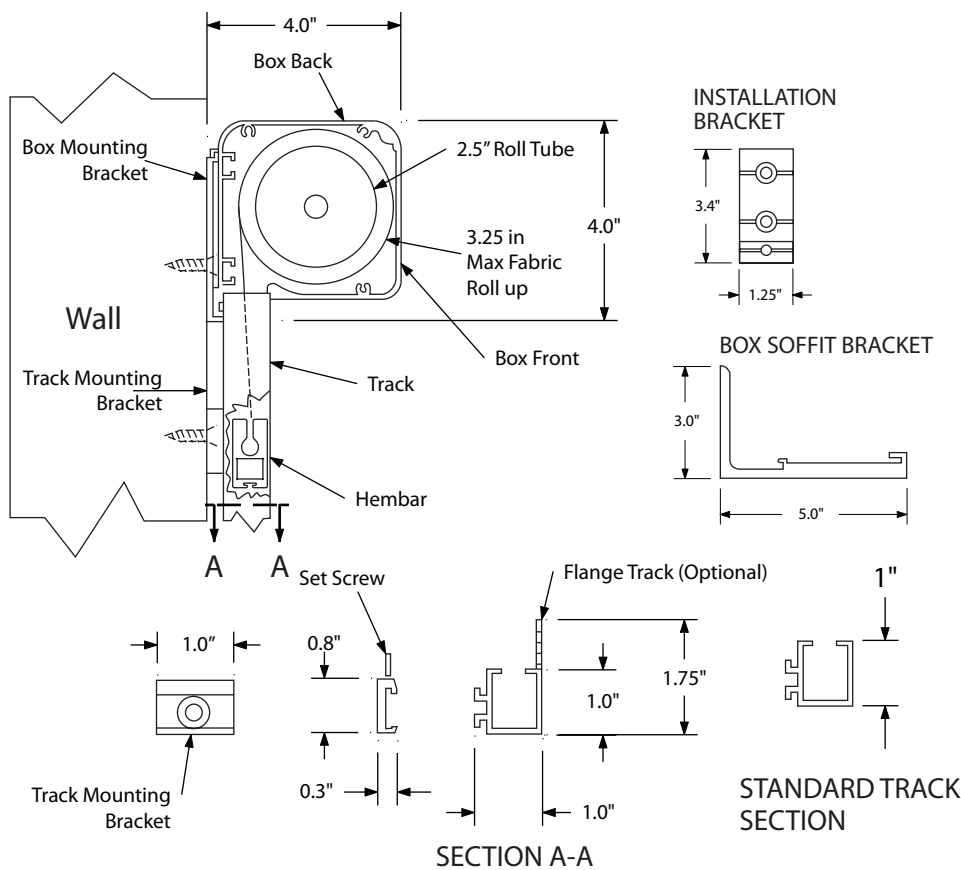

President comes complete with stylish extruded aluminum housing box, your choice of siderails, side cables or free hanging hembar. President span distances of up to 12' without fabric gaps and up to 24' as a coupled unit.

Vertical welding adds reinforcing material to the screen's edges which increases strength, stability and minimizes fraying.

Product Coverage:

Horizontal Widths:

36 to 144 inches (3' to 12')

Projections:

36 to 168 inches (3' to 14')

Roller Tube:

63 mm extruded aluminum slot tube of 6061-T6 alloy, mill finish.

Mode of Operation:

Tubular Motor, Hand Crank and Pull Tape

Hardware Colors:

White, Sand, Bronze and Ivory

STAND-OFF MOUNT

FLUSH MOUNT