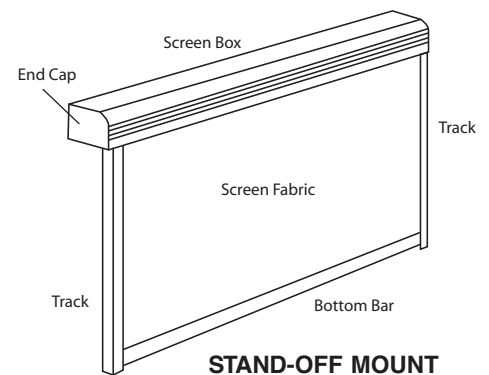

President Exterior Solar Shade

President Solar Shade with Mermet or Ferrari fabric offers customers with excellent solar protection and glare reduction while maintaining an excellent level of visibility.

President comes complete with stylish extruded aluminum housing box, your choice of siderails, side cables or free hanging hembar. President span distances of up to 12' without fabric gaps and up to 24' as a coupled unit.

Motorized President comes standard with switch operated motor and can be upgraded with remote control or can be integrated to operate with various automation systems and accessories.

Optional Stand Off mount unit is available at extra cost where fabric roll is reversed so that it comes off the front of the box rather than off the back. Stand-Off mount is ideal in situations where there are obstructions such as door knobs, faucets or large window moldings.

Vertical welding adds reinforcing material to the screen's edges which increases strength, stability and minimizes fraying.

Product Coverage:

Horizontal Widths:

36 to 144 inches (3' to 12')

Projections:

36 to 168 inches (3' to 14')

Roller Tube:

63 mm extruded aluminum slot tube of 6061-T6 alloy, mill finish.

Mode of Operation:

Tubular Motor, Hand Crank and Pull Tape

Hardware Colors:

White, Sand, Bronze and Ivory

STAND-OFF MOUNT