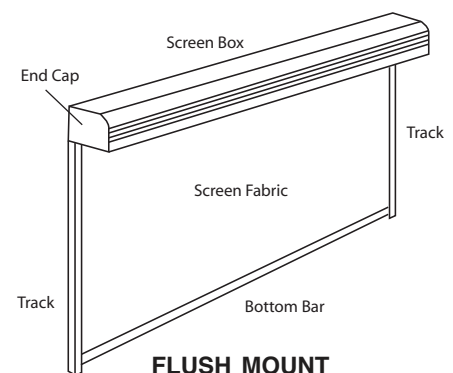

President comes complete with stylish extruded aluminum housing box, your choice of siderails, side cables or free hanging hembar. President span distances of up to 12' without fabric gaps and up to 24' as a coupled unit.

Vertical welding adds reinforcing material to the screen's edges which increases strength, stability and minimizes fraying.

Product Coverage:

Horizontal Widths:

36 to 144 inches (3' to 12')

Projections:

36 to 168 inches (3' to 14')

Roller Tube:

63 mm extruded aluminum slot tube of 6061-T6 alloy, mill finish.

Mode of Operation:

Tubular Motor, Hand Crank and Pull Tape

Hardware Colors:

White, Sand, Bronze and Ivory

STAND-OFF MOUNT

FLUSH MOUNT